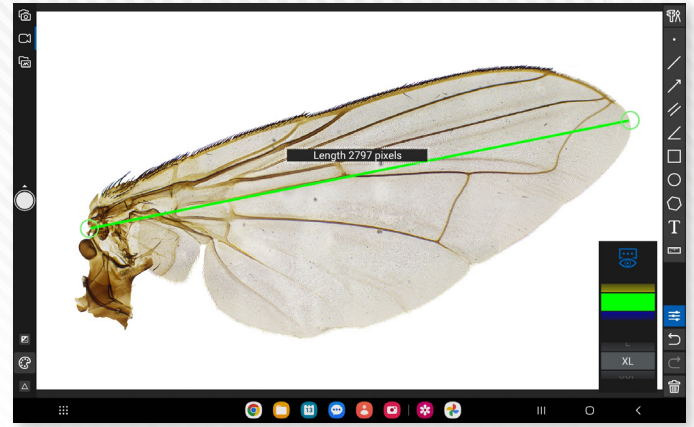

EXM-150-T-WIFI
(w/ACCU-CAM WiFi™
WIFI+USB camera)

EXM-151-VT-WIFI
(w/ACCU-CAM WiFi™
WIFI+USB camera)

Empowering Discovery. Advancing Results.

EXM-150 Digital Microscopes

Screenshot of AccuView PC software

Screenshot of AccuView mobile app
(ACCU-CAM WIFI only)

MODELS	VIEWING HEAD	CAMERA	CONDENSER	STAGE	100x OIL OBJECTIVE
EXM-150-EP	Monocular	ACCU-CAM 500 EP	Disc	Stage Clips	No
EXM-150-T-EP	Inclined Teaching	ACCU-CAM 500 EP	Disc	Stage Clips	No
EXM-150-VT-EP	Vertical Teaching	ACCU-CAM 500 EP	Disc	Stage Clips	No
EXM-150-WIFI	Monocular	ACCU-CAM WiFi	Disc	Stage Clips	No
EXM-150-T-WIFI	Inclined Teaching	ACCU-CAM WiFi	Disc	Stage Clips	No
EXM-150-VT-WIFI	Vertical Teaching	ACCU-CAM WiFi	Disc	Stage Clips	No
EXM-151-EP	Monocular	ACCU-CAM 500 EP	Abbe, iris diaphragm	Mechanical	Yes
EXM-151-T-EP	Inclined Teaching	ACCU-CAM 500 EP	Abbe, iris diaphragm	Mechanical	Yes
EXM-151-VT-EP	Vertical Teaching	ACCU-CAM 500 EP	Abbe, iris diaphragm	Mechanical	Yes
EXM-151-WIFI	Monocular	ACCU-CAM WiFi	Abbe, iris diaphragm	Mechanical	Yes
EXM-151-T-WIFI	Inclined Teaching	ACCU-CAM WiFi	Abbe, iris diaphragm	Mechanical	Yes
EXM-151-VT-WIFI	Vertical Teaching	ACCU-CAM WiFi	Abbe, iris diaphragm	Mechanical	Yes

CAMERAS	ACCU-CAM 500 EP	ACCU-CAM WIFI
Mounting	Eyepiece or phototube, no adapter required	Eyepiece or phototube, 0.5x adapter required
Resolution	5.1MP	2.0MP
Frame Rate	26fps @ 2592x1944	50fps @ 1920x1080
Connectivity	USB 2.0	WiFi, USB 2.0
Power Source	From USB 2.0 connection to computer	WiFi mode: USB connection to 110V power adapter USB mode: USB connection to computer
Software & Features	Windows PC and Mac ACCU-View: Advanced camera control; snapshot and video capture; calibration, measurement and annotation; image processing ACCU-ViewLITE: Basic camera controls; snapshot and video capture; calibration and measurement	