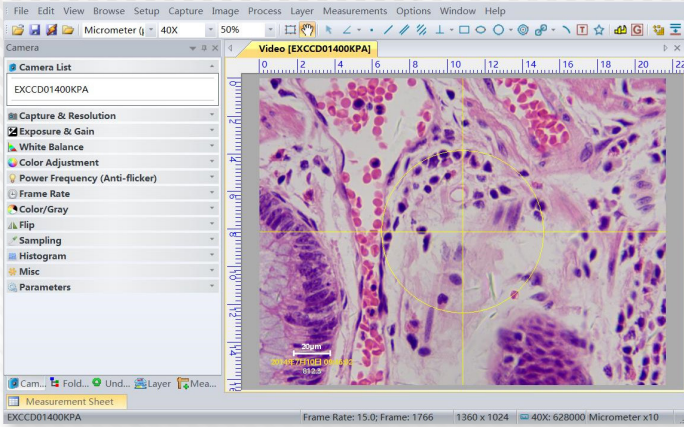

EXM-150 Digital Microscopes

Screenshot of AccuView PC software